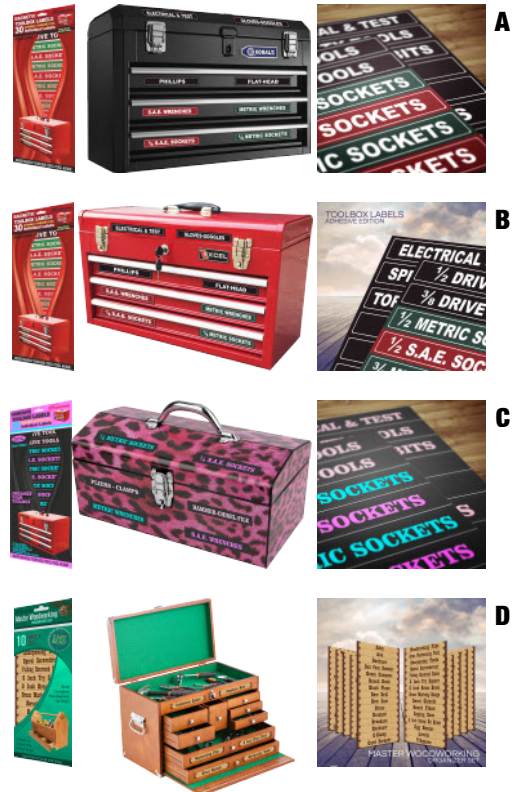

Toolbox Labels: Original Edition

Label and organize your toolbox, never search a drawer for tools again. Fits all Craftsman, Snap-On, and Cornwell chests. Best quality at best the prices.

- ✓ Individual coated and dye cut drawer labels
- ✓ “Easy Read” bright lettering
- ✓ Color coded for fast identification and organizing
- ✓ Permanent adhesive – oil and gas resistant

A) Magnetic Labels: Original Green

- ✓ (2) sheet set, (30) labels total
- ✓ Heavy magnetic backing
- ✓ For steel boxes ONLY
- ✓ Color coded and adjustable

B) Adhesive Labels: Original Green

- ✓ (2) sheet set, (30) labels total
- ✓ Permanent adhesive backing
- ✓ Good for ALL toolboxes: steel, stainless, plastic, aluminum, or wood

C) Ladies Edition: Adhesive Labels

- ✓ (2) sheet set, (30) labels total
- ✓ Permanent adhesive backing
- ✓ Good for ALL toolboxes: steel, stainless, plastic, aluminum, or wood

D) Woodworking Organizer Labels

- ✓ (10) sheet set, (150) labels total
- ✓ Permanent adhesive backing
- ✓ Wood Grain look for fast identification and organizing

Item	Item no.	PRICE	SALE
A) Magnetic Labels	MAGWH001	\$19.95	\$10.00
B) Adhesive Labels	ATLBX001	\$11.95	\$7.00
C) Ladies Edition: Adhesive Labels	LATLBX001	\$11.95	\$7.00
D) Woodworking Organizer Labels	WOOD001	\$40.00	\$24.95