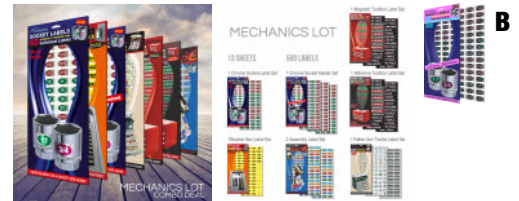

item	item no.	retail	sale price
A) Ladies Edition Combo Deal	LACOM001	\$76.00	\$20.00
B) Shop Owners Combo Deal	SHOP001	\$118.80	\$35.00
C) Mechanics Lot Combo Deal	MLOT001	\$76.00	\$20.00
D) Magnetic Label Combo Deal	MAGC001	\$44.95	\$18.00
E) Adhesive Label Combo Deal	ADHC001	\$19.95	\$15.00

Label Combo Deals

A) Shop Owners **LADIES PLUS**

- ✓ (24) sheet set, (1130) labels total
- ✓ (2) Magnetic Tool Box labels (4 sheets)
- ✓ (2) Adhesive Tool Box labels (4 sheets)
- ✓ (2) Chrome Socket "Master" labels (6 sheets)
- ✓ (2) Chrome Socket labels (2 sheets)
- ✓ (1) Breaker Box labels (2 sheets)
- ✓ (2) Multipurpose Assembly labels (4 sheets)
- ✓ (1) "Father-Son" Tackle Box labels (2 sheets)
- ✓ (1) Chrome Socket labels: Ladies Edition (1 sheet)

B) Mechanics Lot **LADIES PLUS**

- ✓ (14) sheet set, (650) labels total
- ✓ (1) Magnetic Tool Box labels (2 sheets)
- ✓ (1) Adhesive Tool Box labels (2 sheets)
- ✓ (1) Chrome Socket "Master" labels (3 sheets)
- ✓ (1) Chrome Socket labels (1 sheet)
- ✓ (1) Breaker Box labels (1 sheet)
- ✓ (1) Multipurpose Assembly labels (2 sheets)
- ✓ (1) "Father-Son" Tackle Box label (2 sheets)
- ✓ (1) Chrome Socket labels: Ladies Edition (1 sheet)