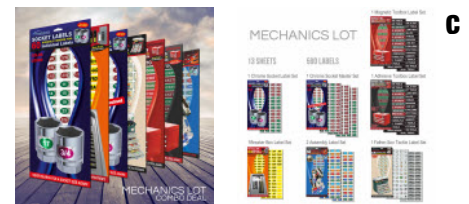

Label Combo Deals

A) Ladies Edition: Combo Deal

- ✓ (12) sheet set, (443) labels total
- ✓ (1) Adhesive Tool Box Labels: Ladies Edition (2 sheets)
- ✓ (2) Chrome Socket labels: Ladies Edition (2 sheets)
- ✓ (1) Craft Storage Labels (2 sheets)
- ✓ (1) Garage Organizer Labels (3 sheets)
- ✓ (1) Multipurpose Assembly Labels (2 sheets)
- ✓ (1) Breaker Box labels (1 sheet)

B) Shop Owners Combo Deal

- ✓ (24) sheet set, (1070) labels total
- ✓ (2) Magnetic Tool Box labels (4 sheets)
- ✓ (2) Adhesive Tool Box labels (4 sheets)
- ✓ (2) Chrome Socket "Master" labels (6 sheets)
- ✓ (2) Chrome Socket labels (2 sheets)
- ✓ (2) Breaker Box labels (2 sheets)
- ✓ (2) Multipurpose Assembly labels (4 sheets)
- ✓ (1) "Father-Son" Tackle Box labels (2 sheets)

C) Mechanics Lot Combo Deal

- ✓ (13) sheet set, (590) labels total
- ✓ (1) Magnetic Tool Box labels (2 sheets)
- ✓ (1) Adhesive Tool Box labels (2 sheets)
- ✓ (1) Chrome Socket "Master" labels (3 sheets)
- ✓ (1) Chrome Socket labels (1 sheet)
- ✓ (1) Breaker Box labels (1 sheet)
- ✓ (1) Multipurpose Assembly labels (2 sheets)
- ✓ (1) "Father-Son" Tackle Box labels (2 sheets)